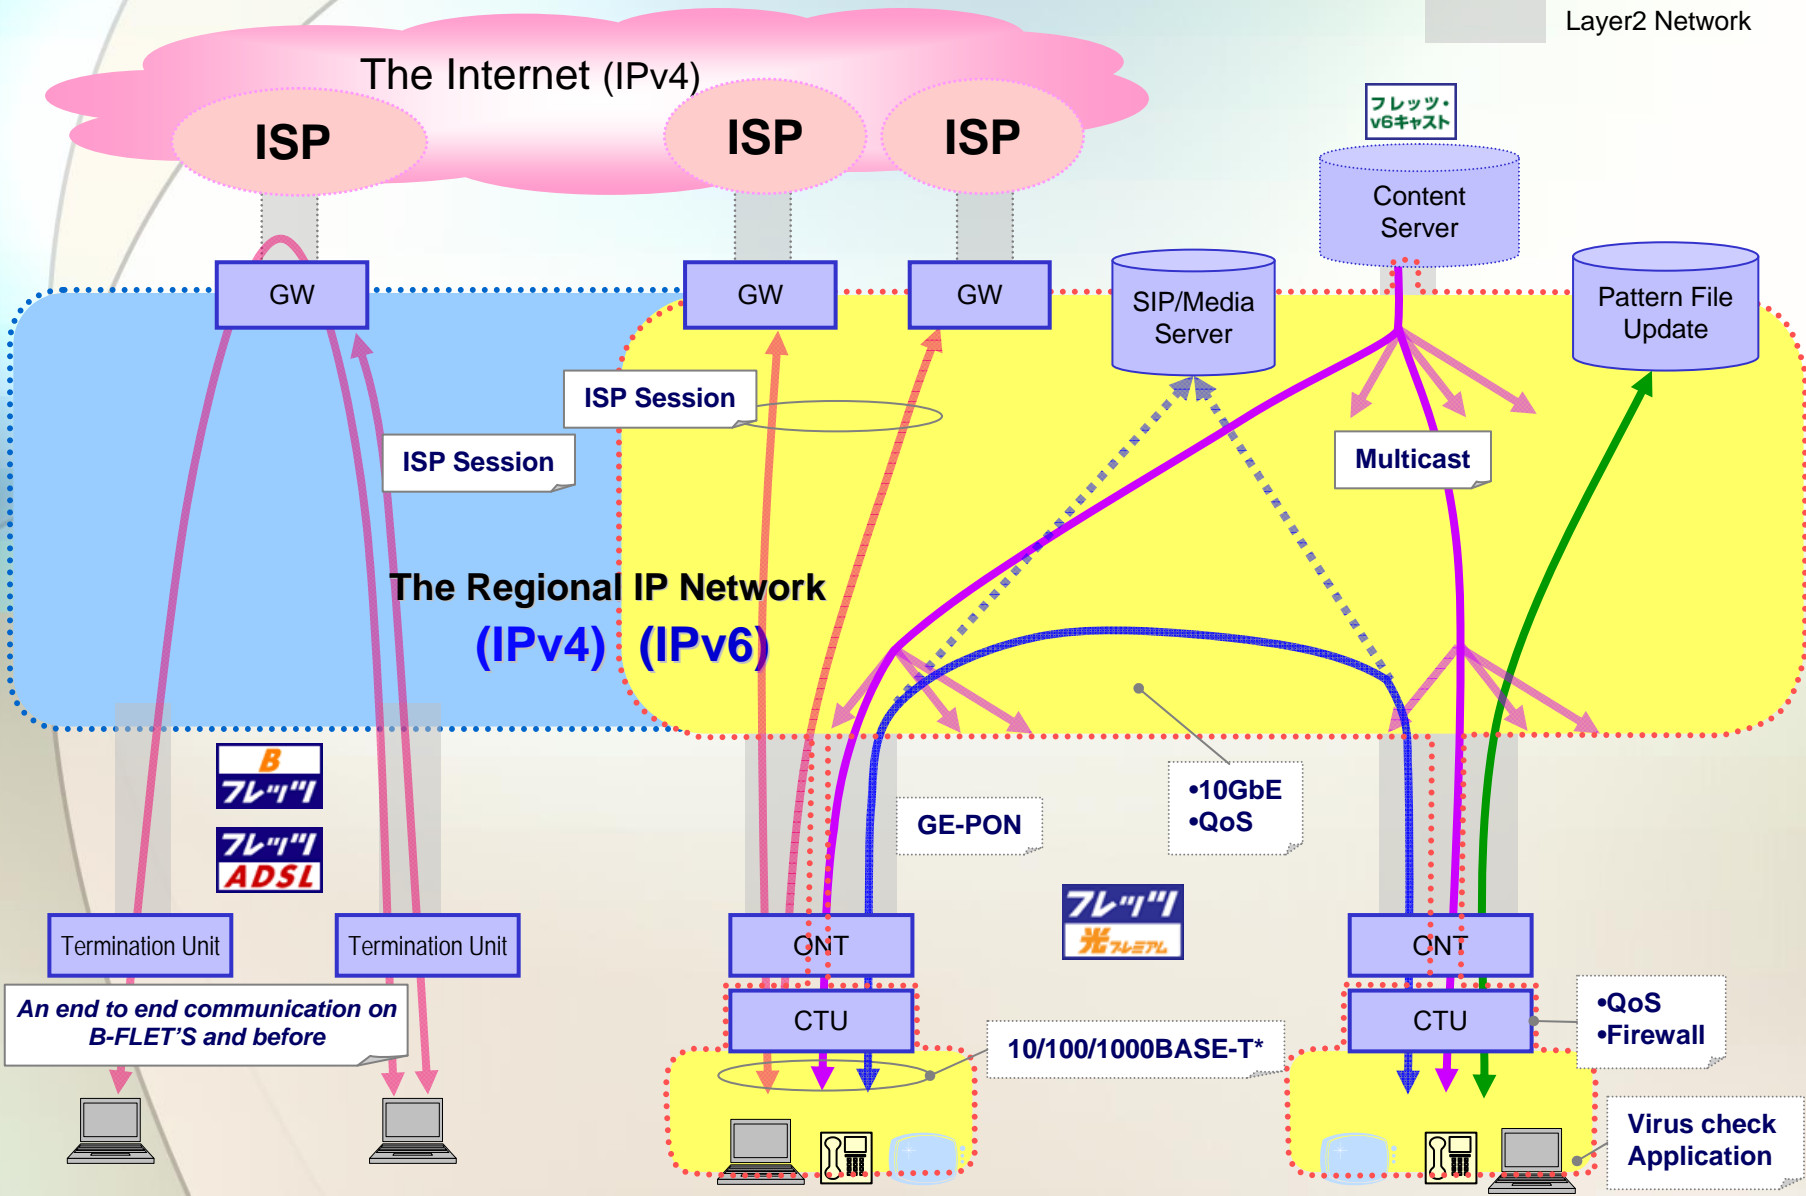

- Started with “ISP access service” in Dec. 1999
 - i.e. ISDN flat rate service for the “dial-up”*
 - Served by tunneled session on IP-network
- Also, offers VPN service, Contents and Communication tools
- Supports several type of access line
 - ADSL, Media Converter (MC), PON, VDSL for apartments, WiFi at public
- Core Network was IPv4 (*before “Premium”*)

Architectural change

The FLET'S architecture:

Before "Premium"

"Premium"

"Premium" has enabled direct-routing capability.

What's new in "Hikari Premium"

[2]

- "CTU" -- *Customer Terminal Unit*
 - CPE: IPv6 router in the home
 - Provide IPv4 tunnels
 - NAT, Filtering, SPI, DHCP(v4) are equipped
- Security-suite software* for PC
- High quality video phone client*
- TV channels, VoD services provided by ASPs

* bundled 1 license/line

Service Overview of "FLET'S Hikari Premium"

Network Overview of "FLET'S Hikari Premium"

*1000BASE-T is Enterprise Type only

Application example: Video Phone

- Purely IPv6 based (no IPv4 required)
- Using SIPv6
- MPEG-4 (up to VGA@30fps)
- Conference function supports up to four sites
- Software comes with some tools:
 - File transfer
 - Video messaging service
 - Session recording

Software Client

Appliance Client

Examples of using IPv6 on Hikari Premium

Customer cases of using “v6cast” interface:

- **Three providers carry IPTV service**
(VoD & channel-service)
- **Enterprise use of data delivery**
(a famous convenience store chain)
- **Grid Computing Service “Hikari Grid”**