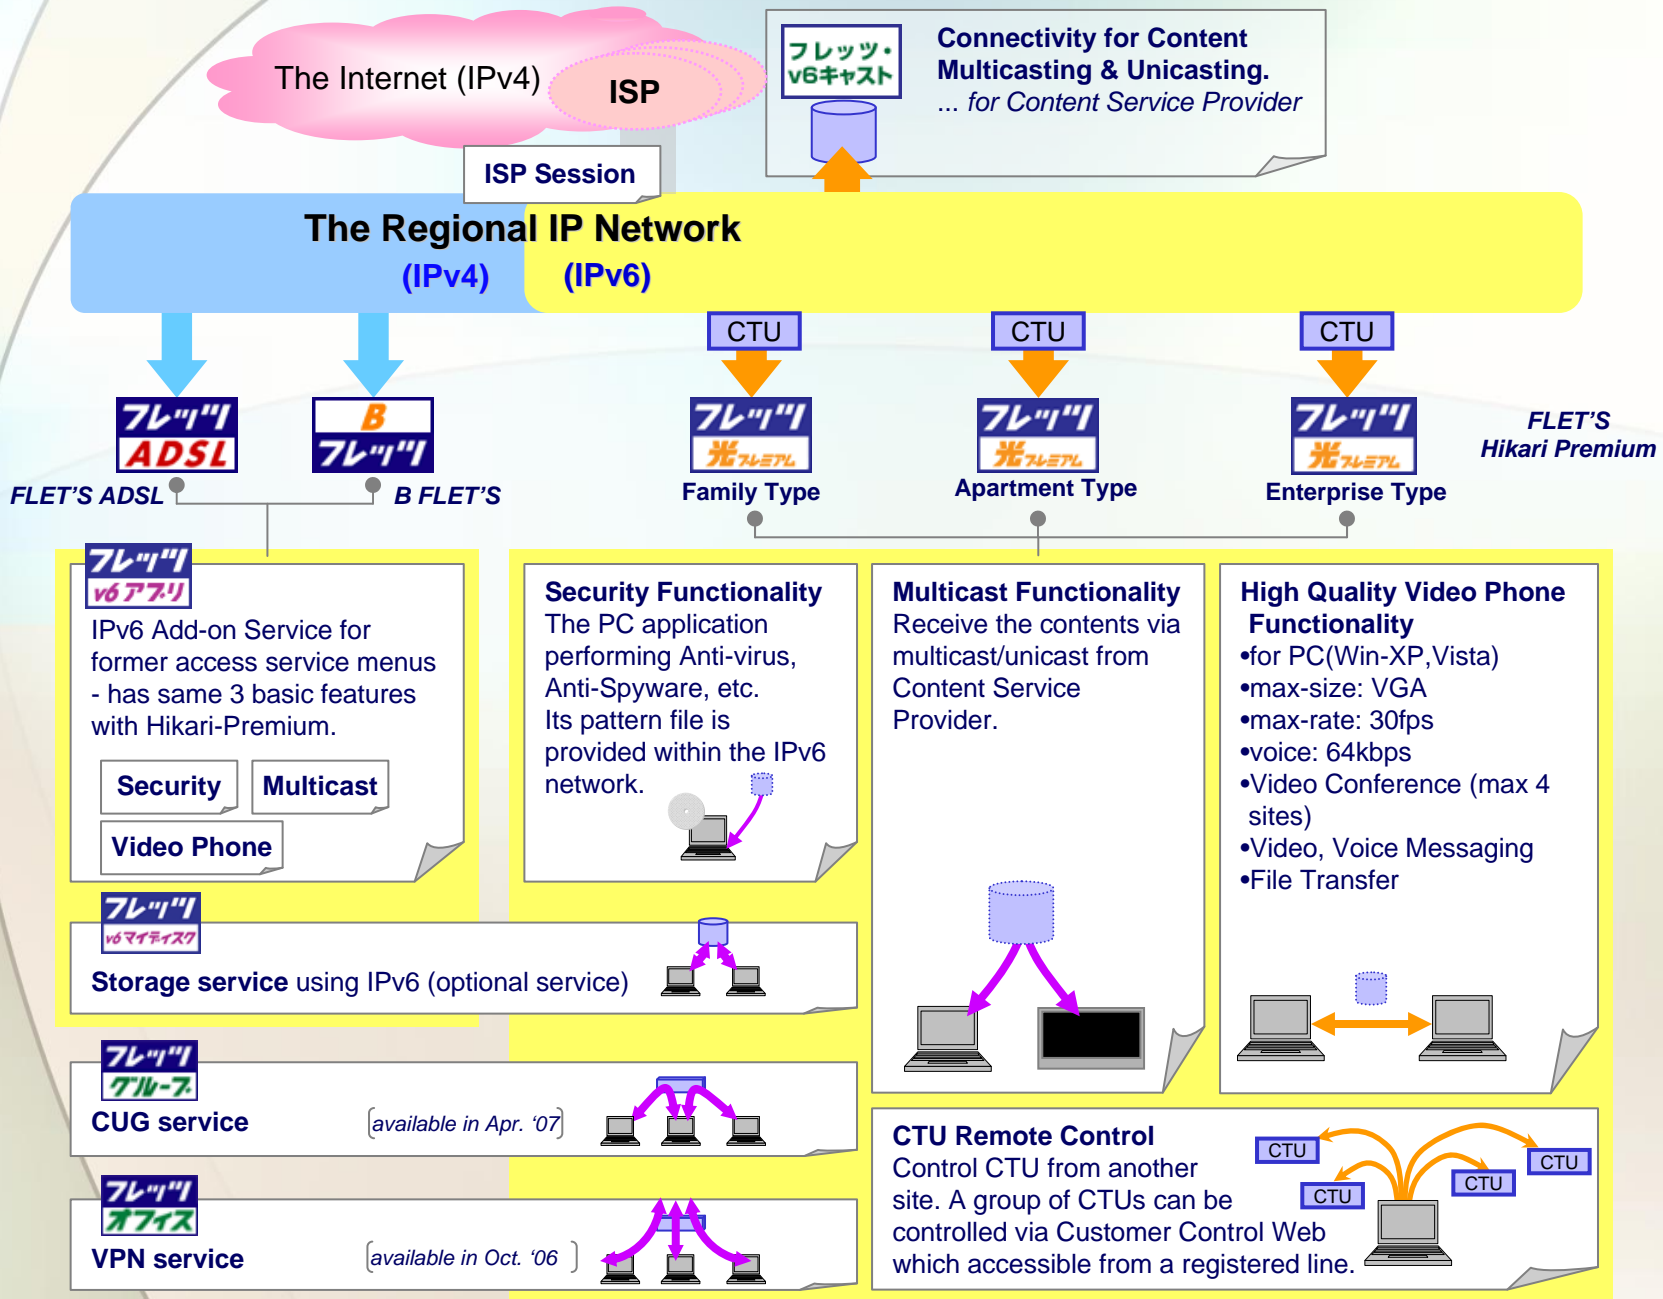

- Started with “ISP access service” in Dec. 1999
 - i.e. ISDN flat rate service for the “dial-up”*
 - Served by tunneled session on IP-network
- Also, offers VPN service, Contents and Communication tools
- Supports several type of access line
 - ADSL, Media Converter (MC), PON, VDSL for apartments, WiFi at public
- Core Network was IPv4 (*before “Premium”*)

Architectural change

The FLET'S architecture:

Before "Premium"

"Premium"

"Premium" has enabled direct-routing capability.

What's new in "Hikari Premium"

[2]

- "CTU" -- *Customer Terminal Unit*
 - CPE: IPv6 router in the home
 - Provide IPv4 tunnels
 - NAT, Filtering, SPI, DHCP(v4) are equipped
- Security-suite software* for PC
- High quality video phone client*
- TV channels, VoD services provided by ASPs

* bundled 1 license/line

Service Overview of "FLET'S Hikari Premium"

Network Overview of "FLET'S Hikari Premium"

*1000BASE-T is Enterprise Type only

Application example: Video Phone

- Purely IPv6 based (no IPv4 required)
- Using SIPv6
- MPEG-4 (up to VGA@30fps)
- Conference function supports up to four sites
- Software comes with some tools:
 - File transfer
 - Video messaging service
 - Session recording

Software Client

Appliance Client

Examples of using IPv6 on Hikari Premium

Customer cases of using “v6cast” interface:

- **Three providers carry IPTV service**
(VoD & channel-service)
- **Enterprise use of data delivery**
(a famous convenience store chain)
- **Grid Computing Service “Hikari Grid”**