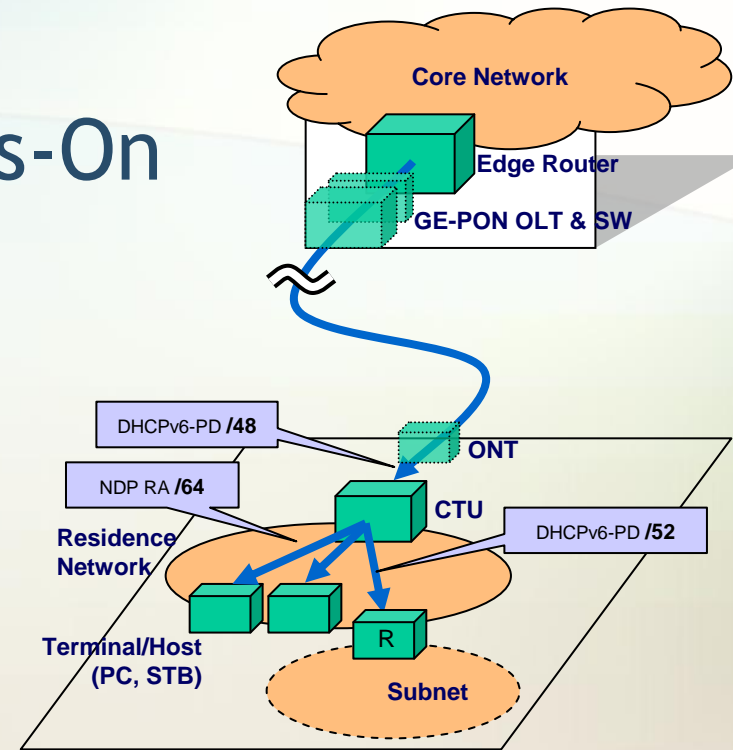

IPv6 deployment in “FLET’S Hikari Premium”

Takashi Uematsu

t.uematsu@west.ntt.co.jp

Technology Innovation Dept.

NTT West

What is “FLET'S Hikari Premium” ? [1]

- Fiber access
 - GE-PON, VDSL100Mbps for apartments
- IPv6 base
- Broadband network service
 - Native IPv6 routing network

What is “FLET’S Hikari Premium” ? [2]

- Latest in FLET'S access line services
 - Started in Mar. 2005
- Service area: 30 pref.
(coverage of NTT-West)
 - Over 2M subs. (2005.3 ~ 2007.10)

“FLET’S” Service Overview

- Started with “ISP access service” in Dec. 1999
 - i.e. ISDN flat rate service for the “dial-up”*
 - Served by tunneled session on IP-network
- Also, offers VPN service, Contents and Communication tools
- Supports several type of access line
 - ADSL, Media Converter (MC), PON, VDSL for apartments, WiFi at public
- Core Network was IPv4 (*before “Premium”*)

What's new in "Hikari Premium"

[1]

- More broadband & Always-On
- Native IPv6 service
 - Multicast support
 - QoS featured
 - Address
 - /48 assigned per subscriber
 - CTU serves /64 (NDP), /52 (DHCPv6-PD)