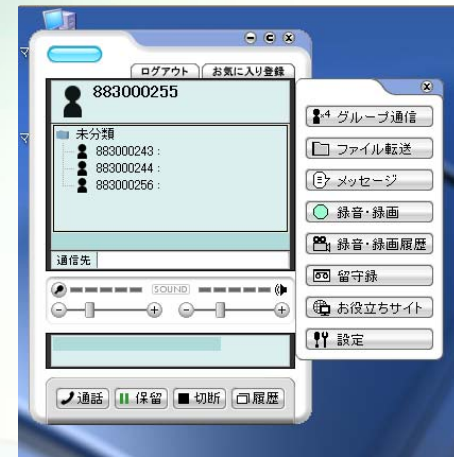

* bundled 1 license/line

Service Overview of "FLET'S Hikari Premium"

Network Overview of "FLET'S Hikari Premium"

*1000BASE-T is Enterprise Type only

Application example: Video Phone

- Purely IPv6 based (no IPv4 required)
- Using SIPv6
- MPEG-4 (up to VGA@30fps)
- Conference function supports up to four sites
- Software comes with some tools:
 - File transfer
 - Video messaging service
 - Session recording

Software Client

Appliance Client

Examples of using IPv6 on Hikari Premium

Customer cases of using “v6cast” interface:

- **Three providers carry IPTV service**
(VoD & channel-service)
- **Enterprise use of data delivery**
(a famous convenience store chain)
- **Grid Computing Service “Hikari Grid”**