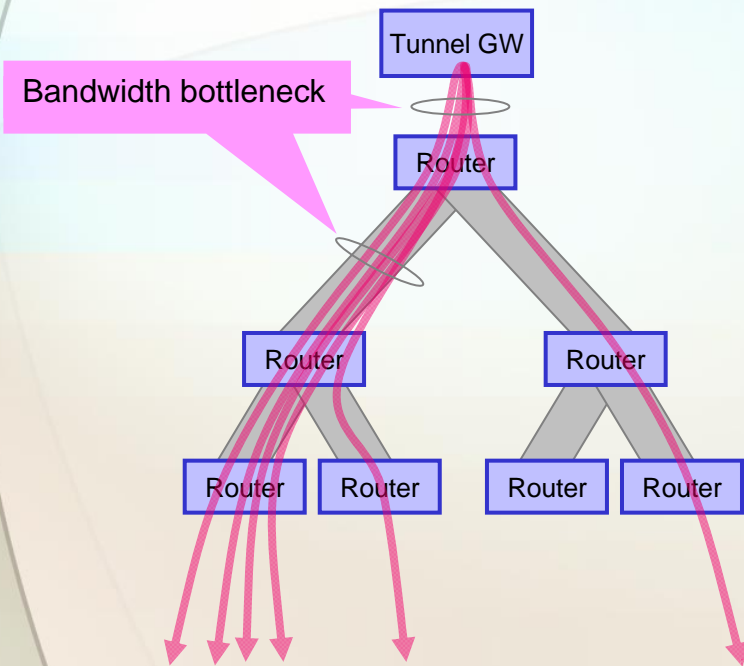

What's new in "Hikari Premium"

[1]

- More broadband & Always-On
- Native IPv6 service
 - Multicast support
 - QoS featured
 - Address
 - /48 assigned per subscriber
 - CTU serves /64 (NDP), /52 (DHCPv6-PD)

Architectural change

The FLET'S architecture:

Before "Premium"

"Premium"

"Premium" has enabled direct-routing capability.

What's new in "Hikari Premium"

[2]

- "CTU" -- *Customer Terminal Unit*
 - CPE: IPv6 router in the home
 - Provide IPv4 tunnels
 - NAT, Filtering, SPI, DHCP(v4) are equipped
- Security-suite software* for PC
- High quality video phone client*
- TV channels, VoD services provided by ASPs