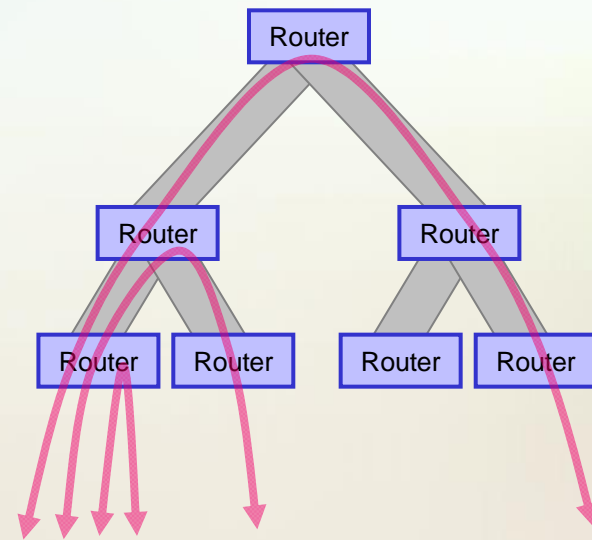

"Premium"

"Premium" has enabled direct-routing capability.